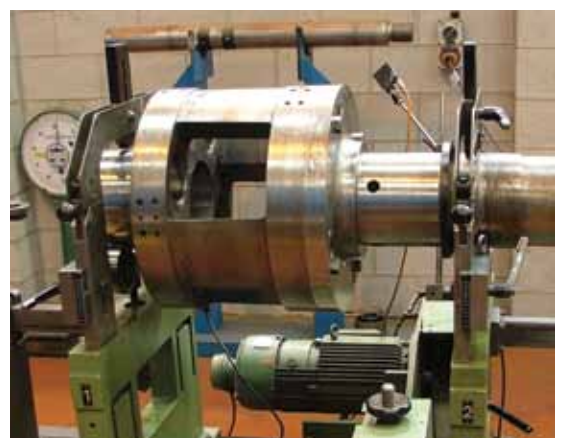

Capabilities include:

- refurbishment and repair of epicyclic, parallel shift and combination gearboxes
- component supply and spares
- total care maintenance
- gearbox upgrades and reverse engineering
- troubleshooting and failure analysis
- noise and vibration surveys with gearbox running under normal operating conditions
- full gearbox inspections - removal gear internals from gearcase; remove spindle end covers, inspect spindle bores, remove sludge deposits and clean thoroughly; dismantle gear completely, clean and inspect all components, check all oilways are clear; remove centrifuged sludge from high speed coupling sleeve; dismantle trunion mounts, check, clean and lubricate; check auxiliary drives; check helicoil inserts and renew all locking plates and tab washers, check high and low speed alignments, report
- in-situ remote visual inspections (borescope/videoscope) - remove gearcase inspection covers, inspect general appearance of components and any signs of rust; inspect gear teeth using borescope/videoscope; check auxiliary drives; report.

Equipment experience includes:

- Allen
- Amarillo
- David Brown
- Flender
- Hansen
- Milwaukee
- Randolph
- Rigid
- Sew
- Sumitomo

(Top) Repaired circulating cooling water pump epicyclic gearbox ready to be placed in casing.

(Centre) Gear components available for assembly.

(Bottom) Dynamic balancing of gearbox components.